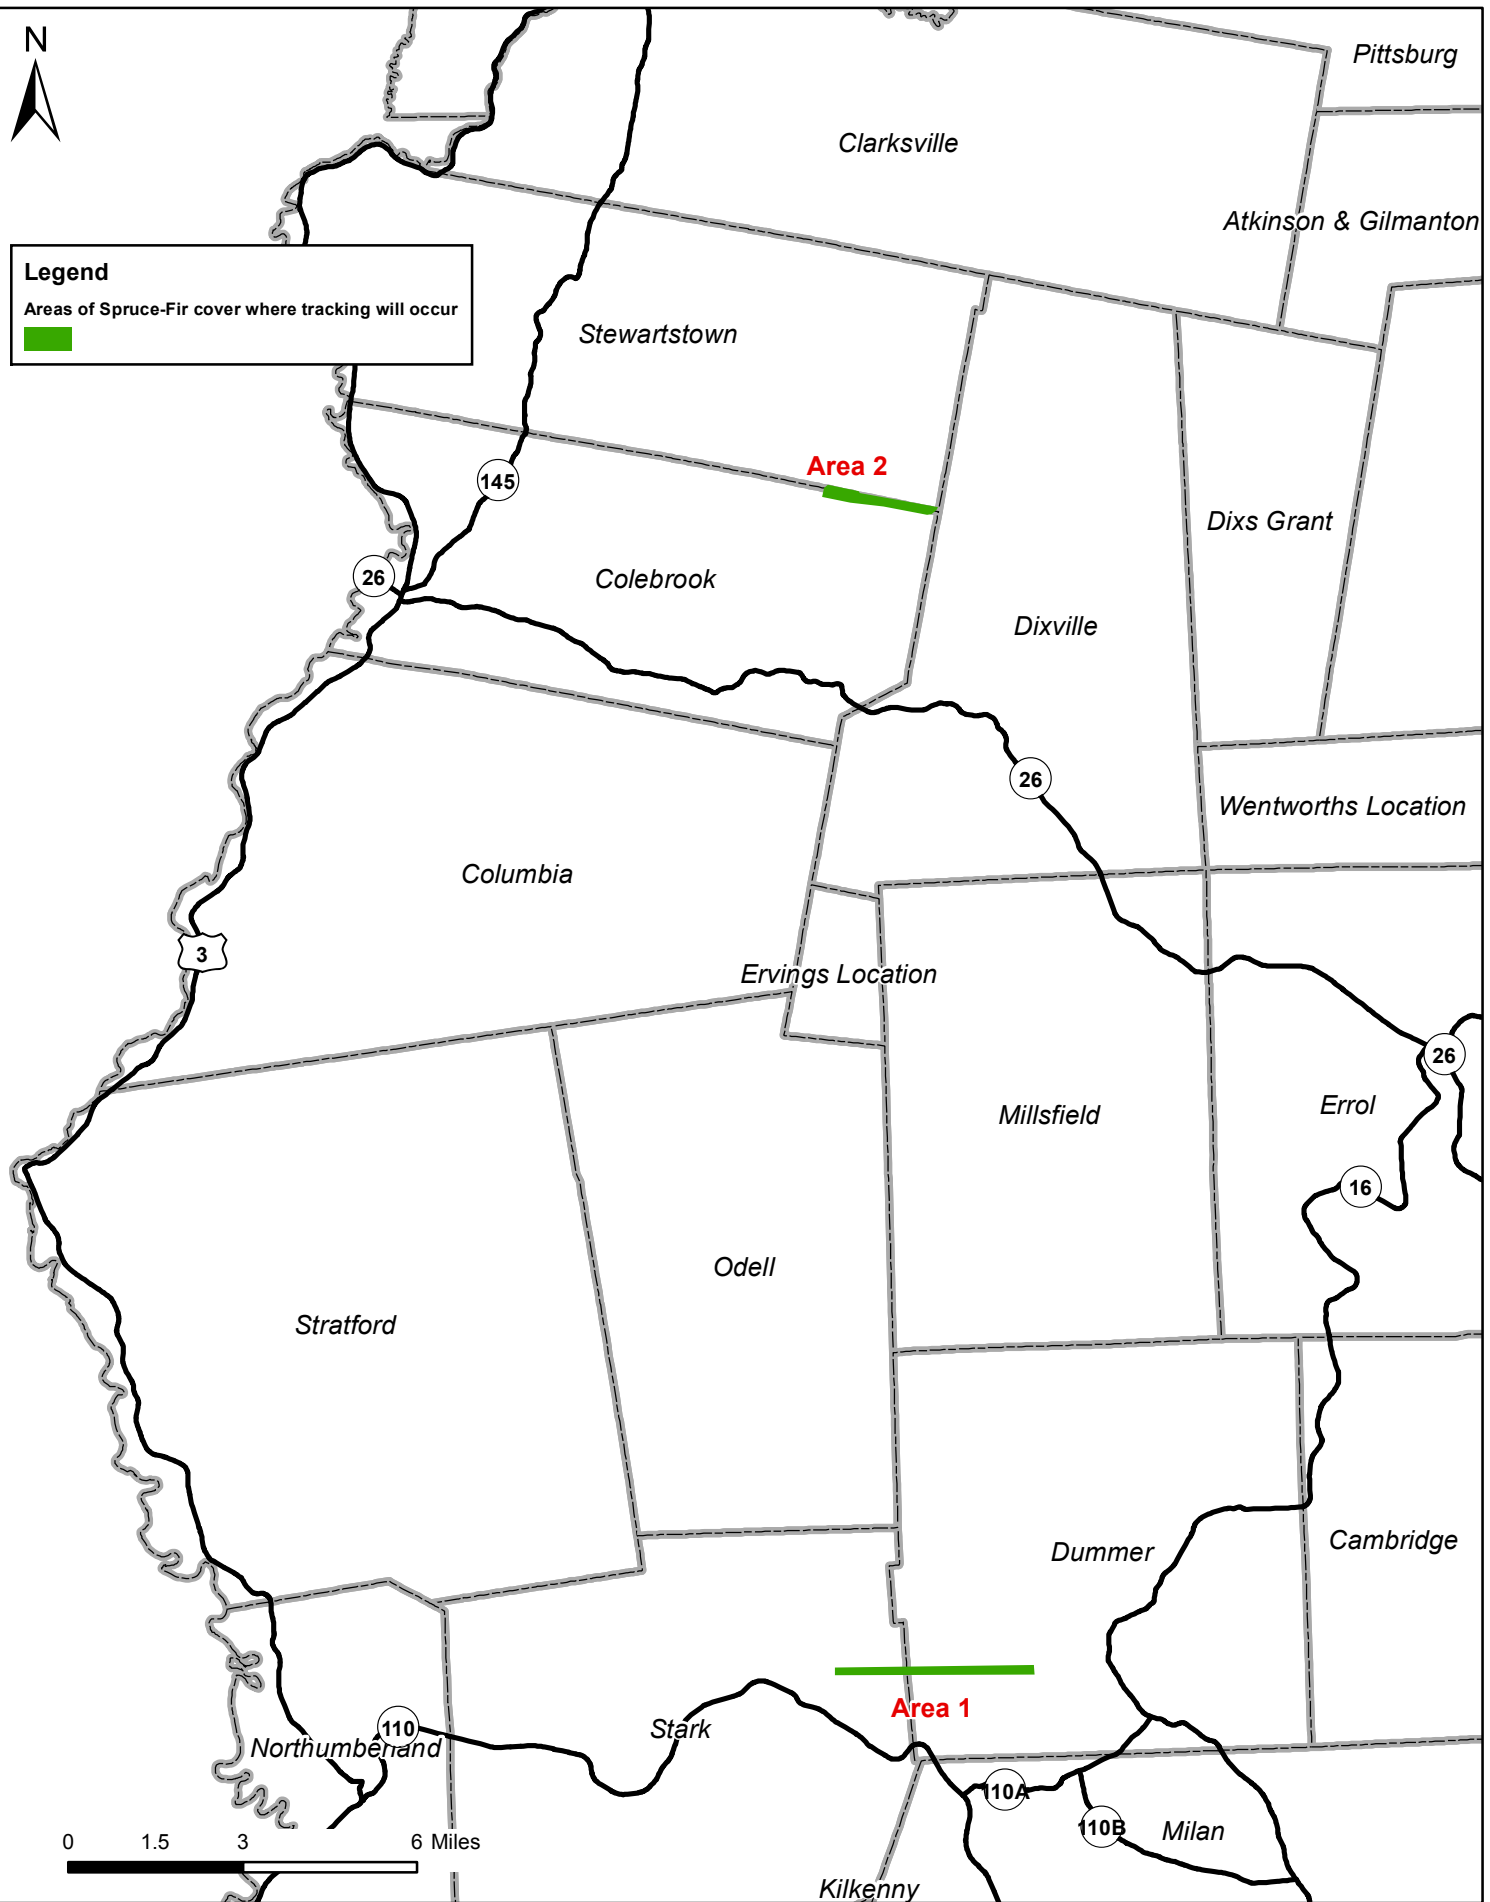

Legend

Areas of Spruce-Fir cover where tracking will occur

Path: J:\CAD\JOB\SHVDC_NH\121812\MXD\WinterTracking_013012.mxd

NORMANDEAU ASSOCIATES
ENVIRONMENTAL CONSULTANTS
25 Nashua Road Bedford, NH 03110

2012 - Areas for Winter Tracking

Northern Pass Transmission Project